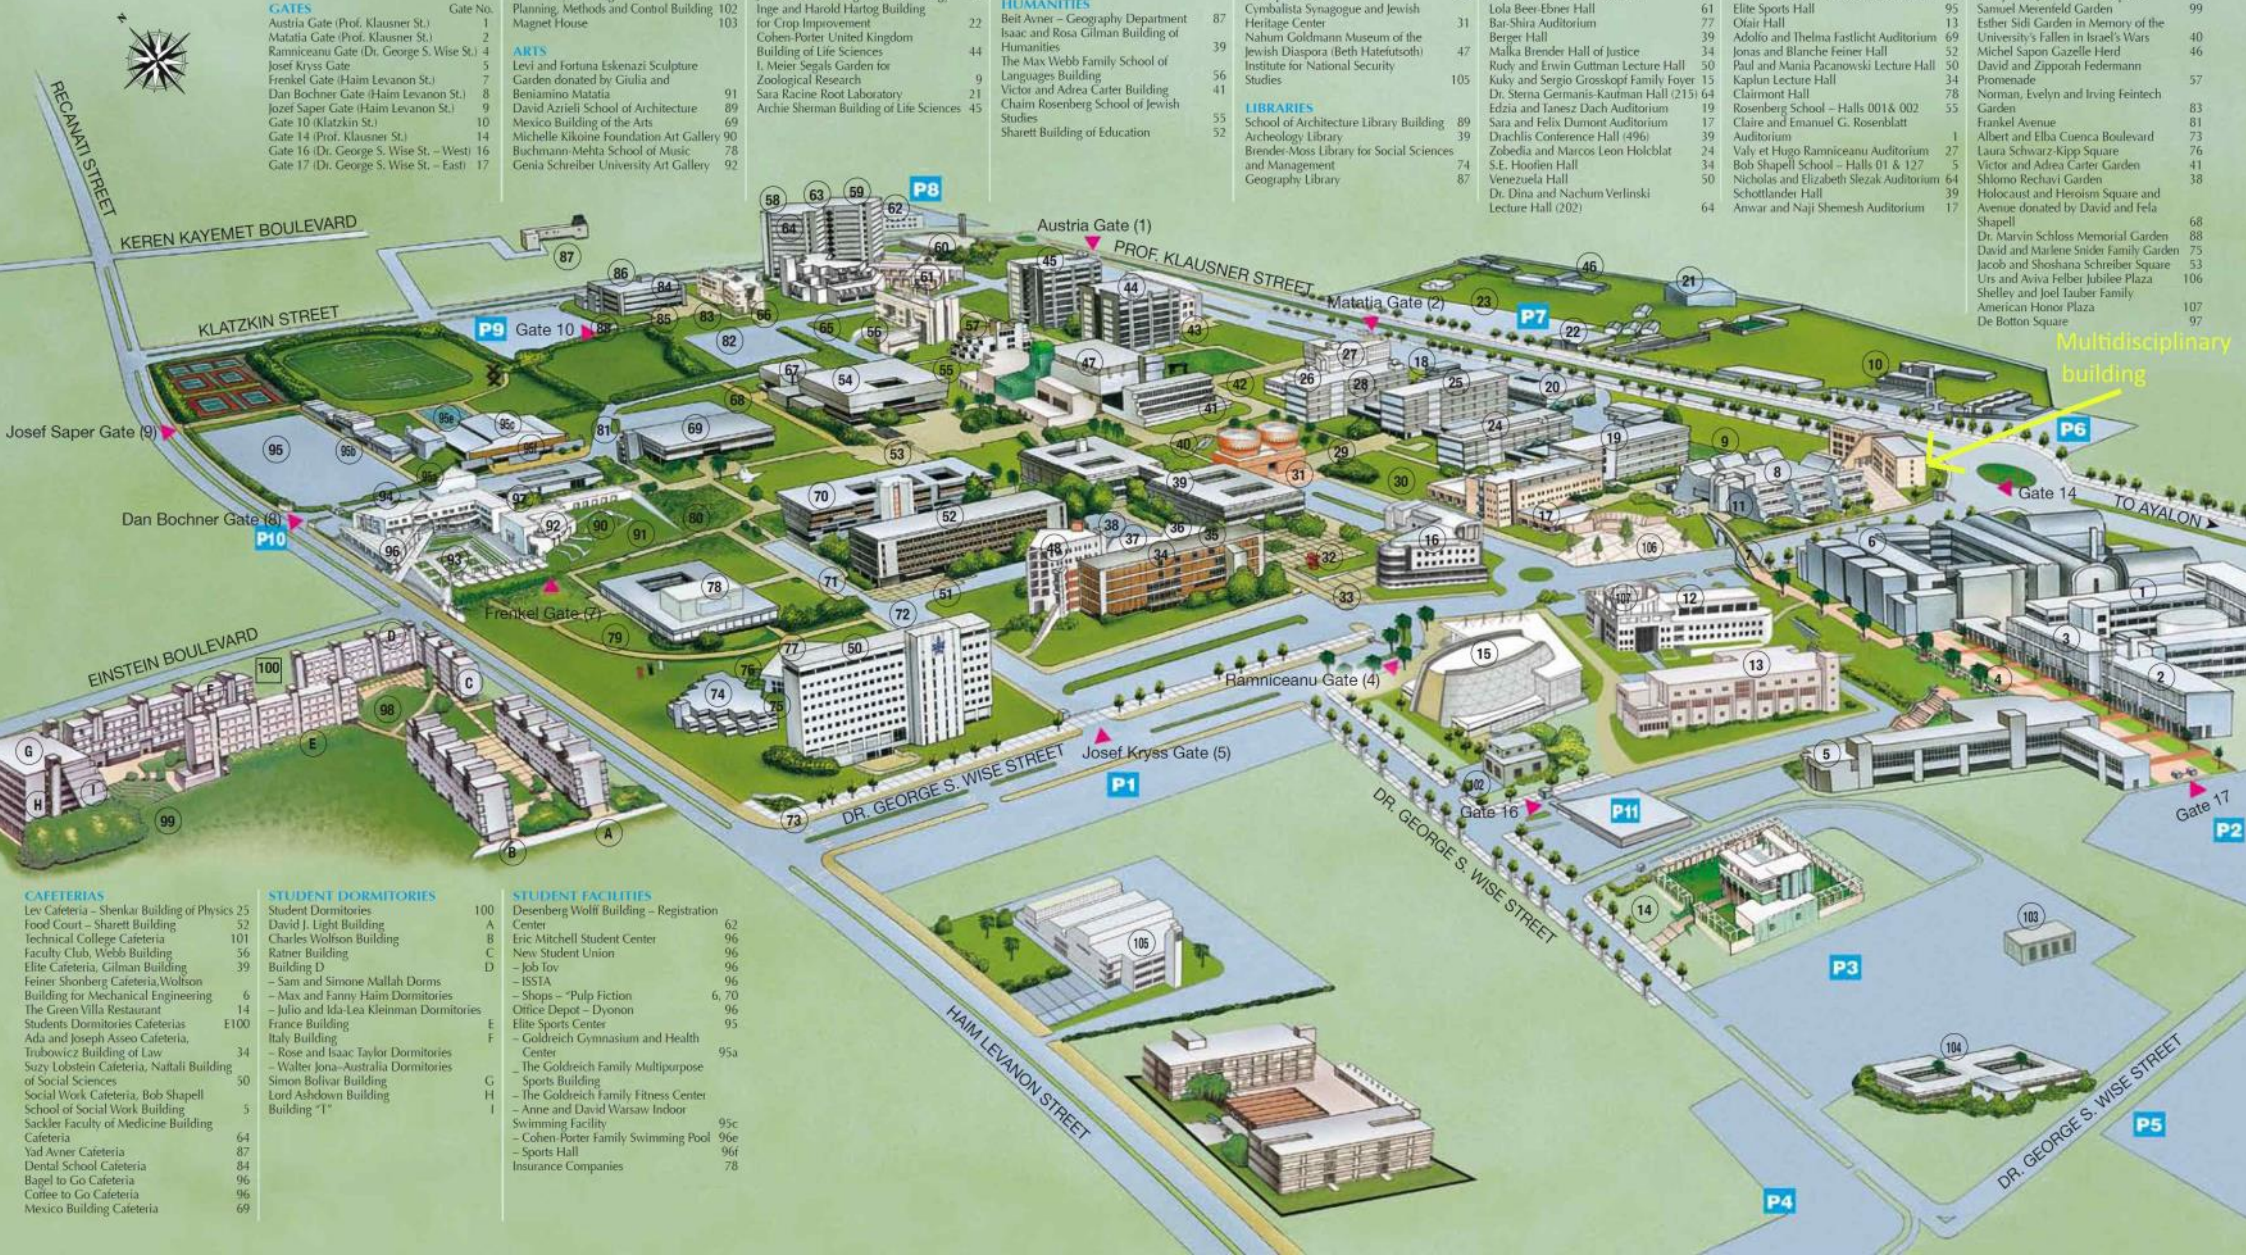

TEL AVIV UNIVERSITY

At the heart of the nation

STUDENT DORMITORIES	
236	Student Dormitories
237	David J. Light Building
238	Charles Wolfson Building
239	Ratner Building
240	Building D
241	– Job Iov
242	– ISSTA
243	– Shops – Pulp Fiction
244	Office Depot – Dyonon
245	Elite Sports Center
246	– Goldreich Gymnasium and Health
247	Center
248	– Rose and Isaac Taylor Dormitories
249	– Walter Jona-Austrialla Dormitories
250	Simon Bolivar Building
251	Lord Ashdown Building
252	Sackler Building "I"

STUDENT FACILITIES	
253	Desenberg Wolff Building – Registration
254	Center
255	Eric Mitchell Student Center
256	New Student Union
257	– Job Iov
258	– ISSTA
259	– Shops – Pulp Fiction
260	Office Depot – Dyonon
261	Elite Sports Center
262	– Goldreich Gymnasium and Health
263	Center
264	– Rose and Isaac Taylor Dormitories
265	– Walter Jona-Austrialla Dormitories
266	Simon Bolivar Building
267	Lord Ashdown Building
268	Sackler Building "I"
269	Swimming Facility
270	– Cohen-Porter Family Swimming Pool
271	– Sports Hall
272	Insurance Companies